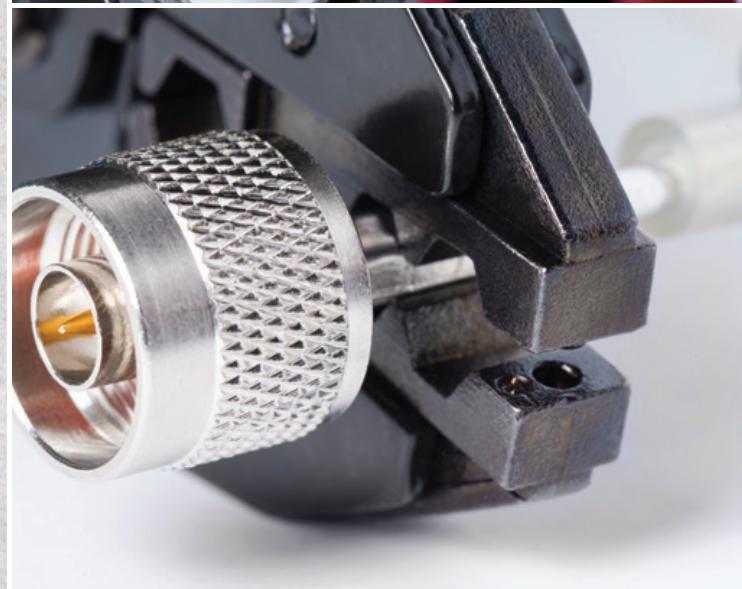

WIRE SPLICE / TERMINATION

CRIMP CONNECTORS

Vendor	SES Part Number	Description
Elk	ELK 900-2 ELK 902-2	Yellow Unfilled B Connectors Wire Splices, 500 Pieces White Gel Filled B Connectors Wire Splices, 500 Pieces
Universal Power Group	UPG D1300 UPG D1301	White Unfilled B Connectors Blue Filled B Connectors

WIRE NUTS

Vendor	SES Part Number	Description
Cable Tie Express	CTE WC-BE-100 CTE WC-OE-100	Screw On Wire Connector 22-14 AWG, Blue 100 Pack Screw On Wire Connector 22-14 AWG, Orange 100 Pack

WIRE SPLICE ACCESSORIES

Vendor	SES Part Number	Description
Etcon	ETC SKCX	Underground Splice Kit For Coax And Telco
West Penn Wire	ICM DBPSAKIT	Double Bubble Tech Express Tool Kit

F-CONNECTORS

Vendor	SES Part Number	Description
Legrand	ONQ AC3006-10 ONQ AC3006-50 ONQ AC3008-10 ONQ AC3008-50 ONQ WP3479WH ONQ WP3479WH10 ONQ WP3479WH50	10 Pack Compression F-Connector Splice For RG6U Quad 50 Pack Compression F-Connector Splice For RG6U Quad 10 Pack Compression F-Connector For RG6U Quad 50 Pack Compression F-Connector For RG6U Quad White Non-Recessed Nickel F-Connector 10 Pack White F-Connector Keystone Insert - Nickel 50 Pack White Nickel F-Connector
Leviton	LEV 40259W LEV 40681W LEV 40682W	Standard Telephone Wall Jack, 6P4C X F, White Decora Insert, F-Connector, White Duplex F-Connector Decora Insert
Cap America	CAP CFMS	10 Pack F-Connector Screw-On
West Penn Wire	ICM DB59U-50	50 Pack Double Bubble RG59 F-Connector
Platinum Tools	PLA 18001 PLA 18002 PLA 18006/100PK PLA 18007 PLA 18011C PLA 18035	RG6 Quad Compression F-Connector Bulk Nickel Plate RG6 Quad SealSmart F-Connector 10 Pack Compression 100 Pack RG6 Nickel F-Connector RG6 SealSmart Compression F-Connector 10 Pack 100 Pack F-Connector For RG59 SealSmart Compression RG6 Quad Compression, Nickel 25 Pack